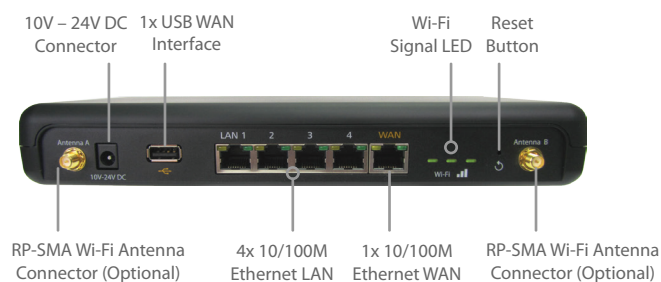

Fast and Secure VPN Connectivity from Any Device.

The Surf SOHO features a built-in PPTP VPN server that allows up to three simultaneous VPN connections to keep documents, financial data, and other sensitive information safe. Windows, OSX, Linux, iOS, and Android are all supported, so you can connect securely from any device, including your smartphone and tablet.

PepVPN. Next-Generation VPN.

In addition to standard PPTP VPN, the Surf SOHO offers PepVPN, an exclusive Peplink secure tunneling technology that fully supports dynamic IP environments and NAT. Plus, it's 100% compatible with SpeedFusion and other Peplink technologies, ensuring fast and flawless connections to all your Peplink/Pepwave equipment.

Specifications

Surf SOHO	
WAN Interface	1x 10/100M Ethernet Port 1x USB Interface
LAN Interface	4x 10/100M Ethernet Ports 802.11b/g/n or 802.11a/n 300 Mbps Wi-Fi Access Point
Wi-Fi AP Operating Frequency	2412 – 2472 MHz or 5180 – 5825 MHz
Wi-Fi Antenna	Integrated 1dBi Omni Wi-Fi Antenna (Switchable to RP-SMA Connector for External Wi-Fi Antenna)
Number of PPTP VPN Users	3
Number of PepVPN Peers	2
Power Input	Device: 10V – 24V DC AC Adapter: AC Input 100V – 240V, DC Output 12V
Power Consumption	13W (max.)
Dimension	4.6 x 9.5 x 1.5 inches 117 x 240 x 38 mm
Weight	0.79 pound 358 grams
Operating Temperature	-14° – 149°F -10° – 65°C
Humidity	15% – 95% (non-condensing)
Certifications	FCC, CE, RoHS
Warranty	1-Year Limited Warranty