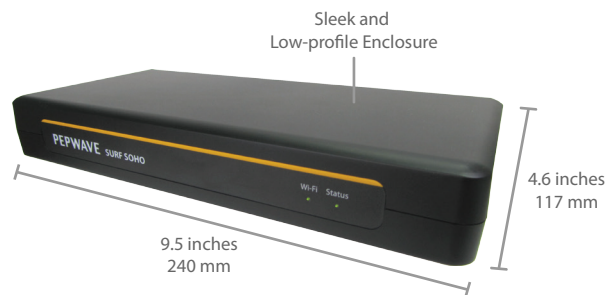

PepVPN. Next-Generation VPN.

In addition to standard PPTP VPN, the Surf SOHO offers PepVPN, an exclusive Peplink secure tunneling technology that fully supports dynamic IP environments and NAT. Plus, it's 100% compatible with SpeedFusion and other Peplink technologies, ensuring fast and flawless connections to all your Peplink/Pepwave equipment.

Specifications

Surf SOHO	
WAN Interface	1x 10/100M Ethernet Port 1x USB Interface
LAN Interface	4x 10/100M Ethernet Ports 802.11b/g/n or 802.11a/n 300 Mbps Wi-Fi Access Point
Wi-Fi AP Operating Frequency	2412 – 2472 MHz or 5180 – 5825 MHz
Wi-Fi Antenna	Integrated 1dBi Omni Wi-Fi Antenna (Switchable to RP-SMA Connector for External Wi-Fi Antenna)
Number of PPTP VPN Users	3
Number of PepVPN Peers	2
Power Input	Device: 10V – 24V DC AC Adapter: AC Input 100V – 240V, DC Output 12V
Power Consumption	13W (max.)
Dimension	4.6 x 9.5 x 1.5 inches 117 x 240 x 38 mm
Weight	0.79 pound 358 grams
Operating Temperature	-14° – 149°F -10° – 65°C
Humidity	15% – 95% (non-condensing)
Certifications	FCC, CE, RoHS
Warranty	1-Year Limited Warranty