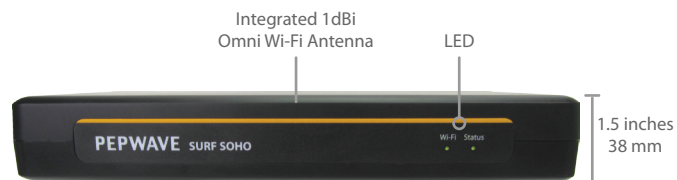

Specifications

Surf SOHO	
WAN Interface	1x 10/100M Ethernet Port 1x USB Interface
LAN Interface	4x 10/100M Ethernet Ports 802.11b/g/n or 802.11a/n 300 Mbps Wi-Fi Access Point
Wi-Fi AP Operating Frequency	2412 – 2472 MHz or 5180 – 5825 MHz
Wi-Fi Antenna	Integrated 1dBi Omni Wi-Fi Antenna (Switchable to RP-SMA Connector for External Wi-Fi Antenna)
Number of PPTP VPN Users	3
Number of PepVPN Peers	2
Power Input	Device: 10V – 24V DC AC Adapter: AC Input 100V – 240V, DC Output 12V
Power Consumption	13W (max.)
Dimension	4.6 x 9.5 x 1.5 inches 117 x 240 x 38 mm
Weight	0.79 pound 358 grams
Operating Temperature	-14° – 149°F -10° – 65°C
Humidity	15% – 95% (non-condensing)
Certifications	FCC, CE, RoHS
Warranty	1-Year Limited Warranty

For the most updated specifications, please refer to our website: <http://www.peplink.com/surf-soho>.

Product Ordering Information

Surf SOHO

Product Code	Description
SUS-SOHO	Professional-grade Wi-Fi router designed for home office, small business, and power users. Supports one Ethernet and one USB 4G LTE/3G WAN.
SUS-SOHO-T	Professional-grade Wi-Fi router designed for home office, small business, and power users. Supports one Ethernet and one USB 4G LTE/3G WAN. Package includes two SMA dual-band antennas.

Features

WAN

- USB 4G / 3G Modem Support
- Support for PPPoE, Static IP, DHCP
- Support for Dynamic DNS services
- WAN Link Health Check
- Bandwidth Allowance Monitor

WAN Failover

- Intelligent Failover

LAN

- DHCP Server for LAN Clients
- Extended DHCP Options
- DHCP Reservation
- DNS Proxy for LAN Clients

Complete VPN Solution

- PepVPN
- Site-to-Site VPN
- 256-bit AES Encryption
- Pre-shared Key Authentication
- Dynamic Routing
- PPTP VPN Server

Networking

- NAT and IP Forwarding
- Static Routes
- Port Forwarding
- Many to One, One to One NAT
- NAT Pool
- SIP ALG, H.323 ALG
- UPnP, NAT-PMP

Advanced QoS

- Application Prioritization
- Custom Application QoS

Security

- Stateful Firewall
- DoS Prevention

Device Management

- Web Administrative Interface
- Command Line Interface
- Router Utility Mobile App
- Email Notification
- Active Client & Session Lists
- Bandwidth Usage Statistics
- Syslog Service
- SNMP v1, v2c and v3

Certification

- FCC, CE, RoHS

Works With

And 150+ USB Modem from Worldwide Carriers

For a list of supported modems, please refer to our website: <http://www.peplink.com/modem>.

www.pepwave.com

PEPWAVE
Broadband Possibilities

©Pepwave. All rights reserved. Pepwave, the Pepwave logo, and SpeedFusion are trademarks of Pepwave Ltd. Other brands and product names are trademarks or registered trademarks of their respective holders. All specifications are subject to change without notice.