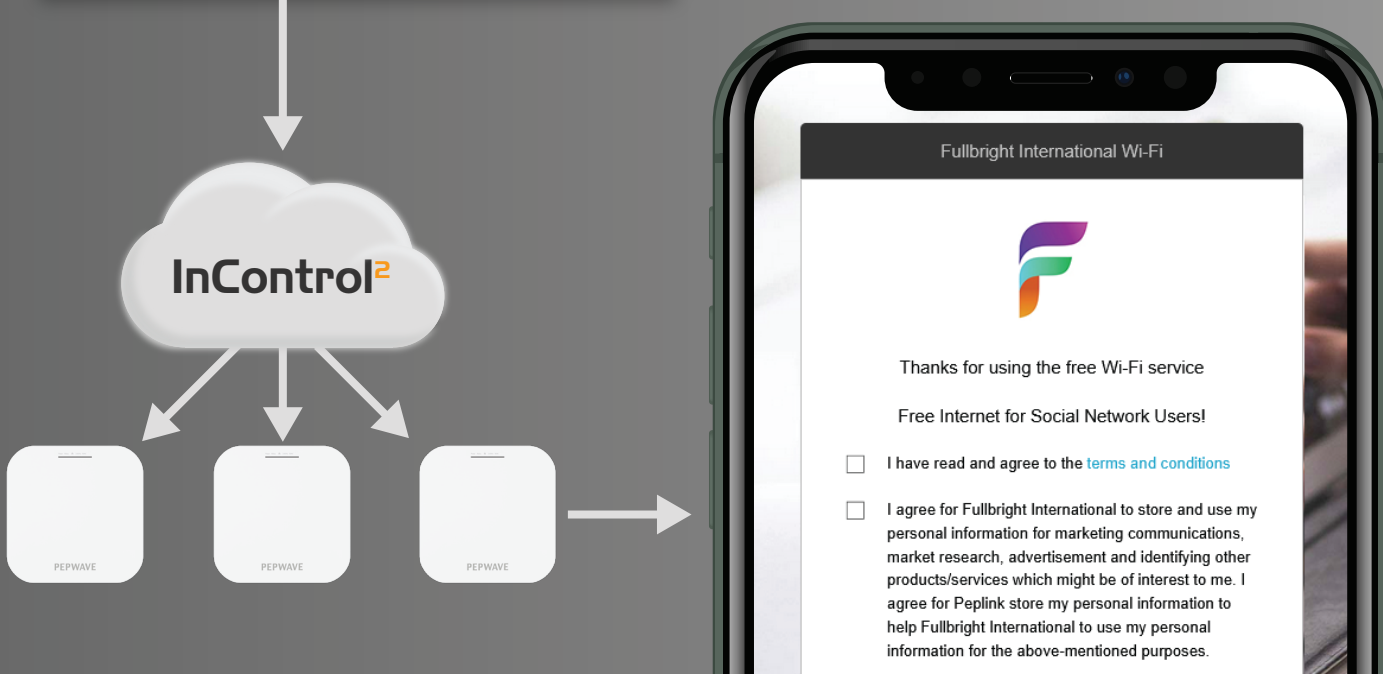

Turnkey or Custom Captive Portals

Splash Screen

Title Text: Fullbright International Wi-Fi

Title Text Color: #C2C2C3

Header Color: #333333

Background Color (behind tabs): #E6E6E6

Active Tab Text Color: #000000

Inactive Tab Text Color: #000000

General Description: Thanks for using the free Wi-Fi service

General Description Alignment: ☒ Auto ☐ Left ☐ Center ☐ Right

General Text Color: #000000

General Button Text Color: #FFFFFF

General Button and Link Color: #2B8ACB

Footer Color: #000000

Splash Screen Signed-in Screen

Fullbright International Wi-Fi

Thanks for using the free Wi-Fi service

Free Internet for Social Network Users!

☐ I have read and agree to the [terms and conditions](#)

☐ I agree for Fullbright International to store and use my personal information for marketing communications, market research, advertisement and identifying other products/services which might be of interest to me. I agree for Peplink store my personal information to help Fullbright International to use my personal information for the above-mentioned purposes.

☐ I consent to the [privacy policy](#)

[Sign in with Facebook](#)

[Sign in with Google](#)

Customize your captive portal as little or as much as you would like. Right out of the box, it includes a captive portal ready for immediate use.

For a more branded user experience, you can edit every aspect of the captive portal using InControl.