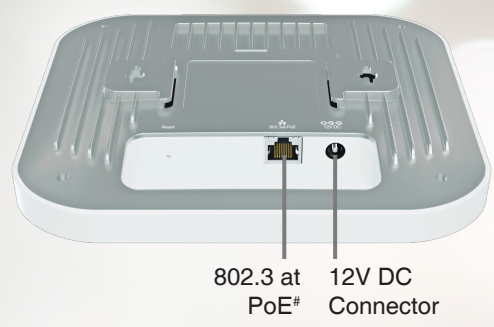

Balance/MAX/FusionHub

Provides unbreakable connectivity by combining multiple WANs. Works with InControl to centralize VLAN, firewall, and outbound policy.

SD-Switch

Works with InControl to remotely configure and activate PoE ports. Monitor power consumption.

AP One

Works with InControl to centralize SSIDs, radio settings, and deliver captive portals.

Product Code	APO-AX
Ethernet Port	1x 2.5 Multigigabit Ethernet
Wi-Fi Standard	1x 2.4Ghz 802.11b/g/n/ax 1x 5Ghz 802.11a/n/ac/ax
Data Rates	4X4 MU-MIMO 2.4 GHz: up to 1148 Mbps 5 GHz: up to 2400 Mbps
Channel Width	20/40/80 MHz
Recommended Concurrent Users per Radio	256
SSID Per Radio	16
Transmit Power	2412 – 2472 MHz: up to 17dBm 5180 – 5825 MHz: up to 17dBm
Included Antenna	Built-in Omni Antenna Antenna gain: 2.7 – 5dBi for 2.4GHz, 3.8 – 5.6dBi for 5GHz
Enclosure	Plenum-rated, Indoor Plastic
Dimensions	8.1 x 8.1 x 1.3 inches 205 x 205 x 32 mm
Weight	1.73 pounds 785 grams
Power Input	DC Jack: 12V DC AC Adapter: AC Input 100V – 240V, DC Output 12V, 3A* 802.3 at PoE #
Power Consumption	24W (max.)
Operating Temperature	32° - 104°F 0° - 40°C
Certifications	FCC, CE, RoHS
Warranty	1 Year Limited Warranty