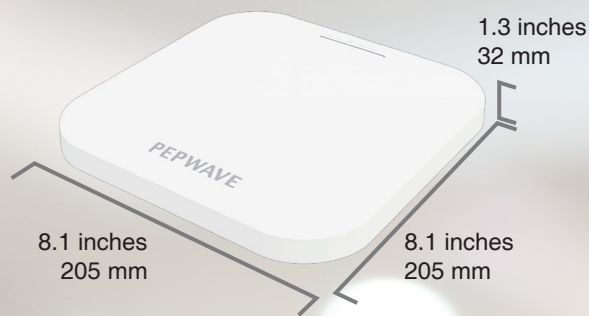

AP One

Works with InControl to centralize SSIDs, radio settings, and deliver captive portals.

Product Code	APO-AX
Ethernet Port	1x 2.5 Multigigabit Ethernet
Wi-Fi Standard	1x 2.4Ghz 802.11b/g/n/ax 1x 5Ghz 802.11a/n/ac/ax
Data Rates	4X4 MU-MIMO 2.4 GHz: up to 1148 Mbps 5 GHz: up to 2400 Mbps
Channel Width	20/40/80 MHz
Recommended Concurrent Users per Radio	256
SSID Per Radio	16
Transmit Power	2412 – 2472 MHz: up to 17dBm 5180 – 5825 MHz: up to 17dBm
Included Antenna	Built-in Omni Antenna Antenna gain: 2.7 – 5dBi for 2.4GHz, 3.8 – 5.6dBi for 5GHz
Enclosure	Plenum-rated, Indoor Plastic
Dimensions	8.1 x 8.1 x 1.3 inches 205 x 205 x 32 mm
Weight	1.73 pounds 785 grams
Power Input	DC Jack: 12V DC AC Adapter: AC Input 100V – 240V, DC Output 12V, 3A* 802.3 at PoE #
Power Consumption	24W (max.)
Operating Temperature	32° - 104°F 0° - 40°C
Certifications	FCC, CE, RoHS
Warranty	1 Year Limited Warranty